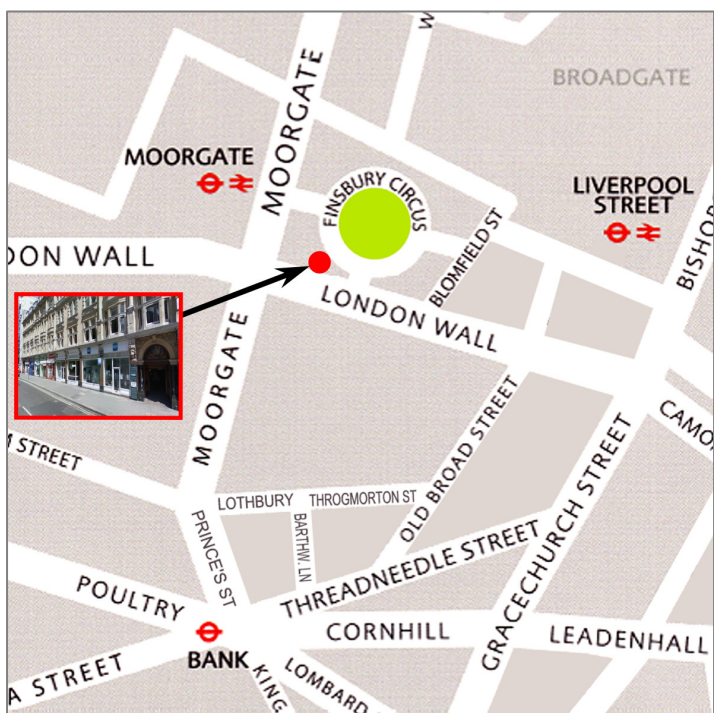

How to find us...

- ▶ GBC Learning is located on the upper ground floor of Salisbury House, on London Wall. The nearest stations are Moorgate, Liverpool Street, Bank and Cannon Street. Please follow the directions opposite.
- ▶ When you arrive at the **London Wall entrance** to Salisbury House enter through the main doors and take the stairs to your left to the Upper Ground Floor (the first landing). Turn right, up the steps. At the top of the steps use the intercom system to gain access to our corridor. The GBC Learning reception is Room 264 which is the 4th door on your left and is clearly marked.
- ▶ If you arrive at the **Finsbury Circus entrance**, walk down the white steps and straight along to the main reception. Tell the person on reception that you are here for GBC Learning and they will direct you to us on the upper ground floor. Use the intercom system to gain access to our corridor. The GBC Learning reception is Room 264 which is the 4th door on your left and is clearly marked.

DIRECTION:

- ▶ **FROM MOORGATE:** Walk down Moorgate towards the City and turn left at the traffic lights into London Wall. The entrance to Salisbury House is about 50 yards on the left-hand side.
- ▶ **FROM LIVERPOOL STREET:** Take the main exit from the station (by McDonalds). Cross the road and walk down Old Broad Street. At the traffic lights turn right onto London Wall. Walk along London Wall and through the traffic lights. When you see "Pizza Express" you are nearly there so continue walking along London Wall. The entrance to Salisbury House is on your right.
- ▶ **FROM BANK TUBE STATION:** Take Exit 2 and turn immediately right into Prince's Street. Go straight across first set of traffic lights on to Moorgate. Turn right at next set of traffic lights on to London Wall. The entrance to Salisbury House is about 50 yards down the road on the left-hand side.